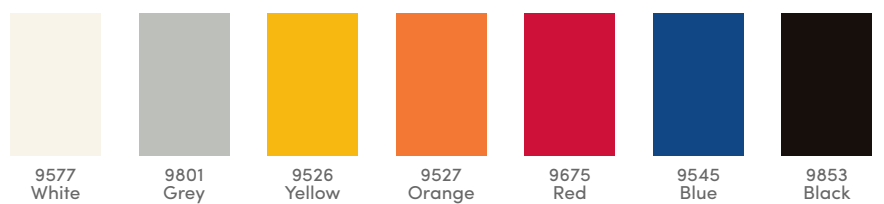

SYMACRYL

Symacryl fits on Classico, Cache Cache

CHARACTERISTICS

- Composition: 100% olefin
- Finish: Water and oil repellent
- Weight: 190 g/m²
- Spray test: 5/5
- Colour fastness UV : 7-8/8
- UV protection: blocks 97% of UV rays
- Values may have a variation \pm 5%

RAFFIA

Raffia fits on Classico Raffia, Frou Frou, Tahiti

CHARACTERISTICS

- Composition: 100% polypropylene

AIRTEX

Airtex fits on Solis, Gulliver, Frou Frou, Tahiti, Bloom

CHARACTERISTICS

- Composition: 100% polyester
- Finish: Acrylic / Teflon on top side
- Weight: 200 g/m²
- Colour fastness UV : 7-8/8
- Water column: 1000 mm
- Values may have a variation \pm 5%

CHARACTERISTICS

- Warranty 10 years against colour fading
- Composition: 100% solution dyed acrylic
- Finish: Cleangard special dirt resistance and awning water repellent treatment
- Weight: 259 g/m²
- Schmerber: 350 mm
- Spray test: 5/5
- Colour fastness UV : 7-8/8
- Values may have a variation $\pm 5\%$

This high quality fabric is recommended by the Skin Cancer Foundation as an effective UV protector

5404 Natural	5453 Canvas	3943 Nacre	3960 Argile	3780 Lin	48009 Arbor pebble	5422 Antique beige	5476 Heather beige	3729 Taupe	3741 Silver grey
3966 Marble	3706 Shingles	3756 Lead chiné	3793 Mineral blue chiné	3940 Polar Blue	3964 Curaçao	3961 Azure	5416 Aruba	5420 Mineral blue	3717 Riviera blue
3941 Adriatic	3944 Charron	5499 True blue	3942 Blue storm	5439 Navy blue	3937 Lemon	3938 Mimosa	3963 Eggshell	3967 Mint	3936 Lime
3738 Macao	3970 Lichen	3945 Granny	3962 Peach	3965 Blush	5417 Tuscany	3969 Pumpkin	3968 Pepper	3939 Paprika	5477 Logo red
3728 Paris red	3905 Pink	5436 Burgundy	3718 Plum	3127 Mink brown	3907 Taupe chiné	3792 Dark smoke	3757 Flanelle	3737 Ardoise	3705 Charcoal
3758 Sooty	3906 Carbon	5408 Black							