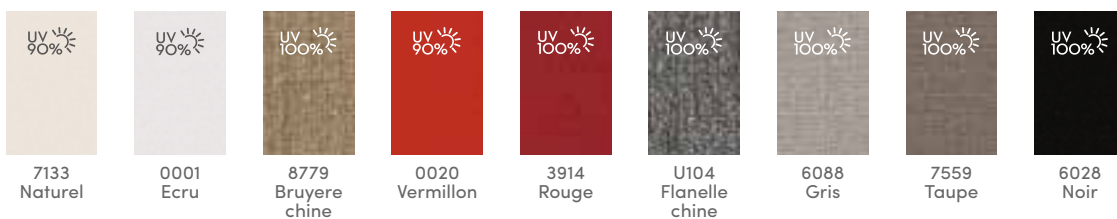

CHARACTERISTICS

- Warranty 10 years against colour fading
- Composition: 100% Sunacryl solution dyed acrylic
- Finish: Cleangard special dirt resistance and awning water repellent treatment
- Weight: 290 g/m²
- Schmerber: 370 mm
- Spray test: 5/5
- Colour fastness UV : 4-5/5
- Values may have a variation \pm 5%

blocks more than 90% of all UV radiation
blocks more than 95% of all UV radiation
blocks 100% of all UV radiation (total sun block)

STOCK COLOURS

OTHER COLOURS

Official maintenance products. Clean and impregnate

SYMACRYL

Symacryl fits on Classico, Cache Cache

CHARACTERISTICS

- Composition: 100% olefin
- Finish: Water and oil repellent
- Weight: 190 g/m²
- Spray test: 5/5
- Colour fastness UV : 7-8/8
- UV protection: blocks 97% of UV rays
- Values may have a variation \pm 5%

This high quality fabric is recommended by the Skin Cancer Foundation as an effective UV protector

5404 Natural	5453 Canvas	3943 Nacre	3960 Argile	3780 Lin	48009 Arbor pebble	5422 Antique beige	5476 Heather beige	3729 Taupe	3741 Silver grey
3966 Marble	3706 Shingles	3756 Lead chiné	3793 Mineral blue chiné	3940 Polar Blue	3964 Curaçao	3961 Azure	5416 Aruba	5420 Mineral blue	3717 Riviera blue
3941 Adriatic	3944 Charron	5499 True blue	3942 Blue storm	5439 Navy blue	3937 Lemon	3938 Mimosa	3963 Eggshell	3967 Mint	3936 Lime
3738 Macao	3970 Lichen	3945 Granny	3962 Peach	3965 Blush	5417 Tuscany	3969 Pumpkin	3968 Pepper	3939 Paprika	5477 Logo red
3728 Paris red	3905 Pink	5436 Burgundy	3718 Plum	3127 Mink brown	3907 Taupe chiné	3792 Dark smoke	3757 Flanelle	3737 Ardoise	3705 Charcoal
3758 Sooty	3906 Carbon	5408 Black							