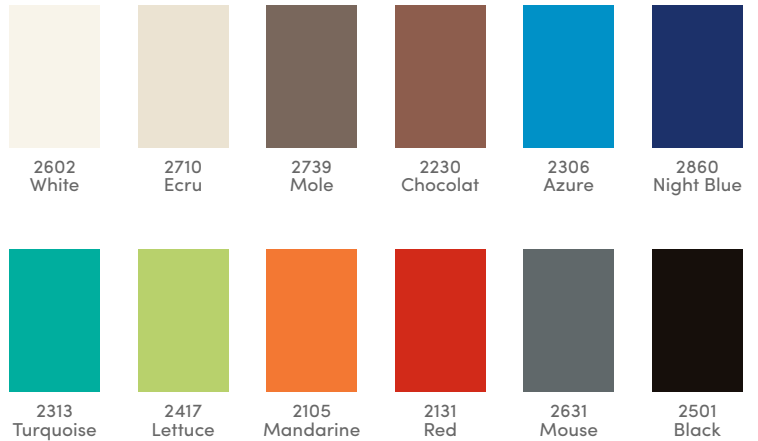

SYMACRYL

Symacryl fits on Classico, Cache Cache

CHARACTERISTICS

- Composition: 100% olefin
- Finish: Water and oil repellent
- Weight: 190 g/m²
- Spray test: 5/5
- Colour fastness UV : 7-8/8
- UV protection: blocks 97% of UV rays
- Values may have a variation $\pm$ 5%