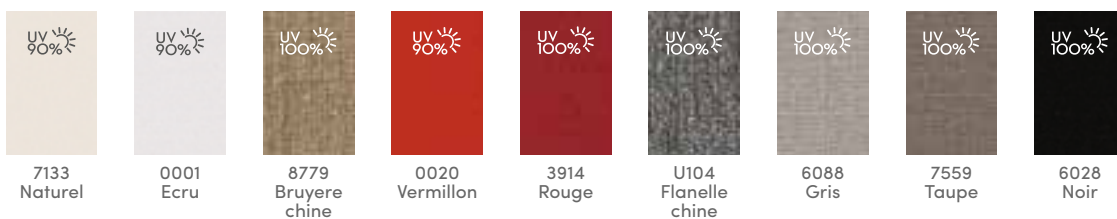

CHARACTERISTICS

- Warranty 10 years against colour fading
- Composition: 100% Sunacryl solution dyed acrylic
- Finish: Cleangard special dirt resistance and awning water repellent treatment
- Weight: 290 g/m²
- Schmerber: 370 mm
- Spray test: 5/5
- Colour fastness UV : 4-5/5
- Values may have a variation \pm 5%

ADVANTAGES

- Shelters from both sun and rain
- Avoids greenhouse effect under your parasol: eliminates up to 95% of dazzle and heat
- The best UV protection: most colours block 100% of all UV radiation (total sunblock)

blocks more than 90% of all UV radiation
 blocks more than 95% of all UV radiation
 blocks 100% of all UV radiation (total sun block)

STOCK COLOURS

OTHER COLOURS

Official maintenance products. Clean and impregnate

ORCHESTRA

Orchestra fits on Cape Wood, Macsymo, Colosso, Gemello, Grandioso, Sobrino, Quattro, Sonata, Cache Cache Sonata

										
8902 Beige	6196 Pierre	6020 Grege	7548 Ivoire	6610 Vanille	0681 Dune	0806 Champagne	6318 Ble	0034 Sable	8777 Safran	8207 Chataigne
										
7560 Paille	6316 Jaune	0867 Mandarine	0018 Orange	8205 Papaye	8206 Bordeaux	6435 Cerise	U170 Pink	8601 Mauve	7554 Cassis	
										
6720 Saphir	8204 Bleuets	U388 Azur	8778 Chardon	8202 Mediterranee	0017 Bleu	7264 Ocean	6022 Marine	8238 Bleu nuit	8901 Paon	6688 Turquoise
										
7703 Citron	8600 Absinthe	7557 Menthe	7244 Amande	8201 Fougere	7297 Emeraude	0003 Vert	6023 Reseda	0853 Olive		
										
7552 Argent	U387 Argile	U171 Carbone	U083 Chocolat	U224 Brownie	8891 Toast	8200 Chanvre	0613 Marron	8776 Cacao		
										
U335 Gypse pique	U337 Daim pique	U235 Chaume pique	U410 Moka pique	U415 Mais pique	U414 Miel pique	U413 Potiron pique	U412 Piment pique	6319 Nuages	7131 Multico	7132 Graphite
										
U411 Carmin pique	U416 Lichen pique	U417 Meleze pique	U406 Acier pique	U343 Poivre pique	U409 Marbre pique	U408 Titane pique	U407 Platine pique	7972 Perle	8854 Marseille	