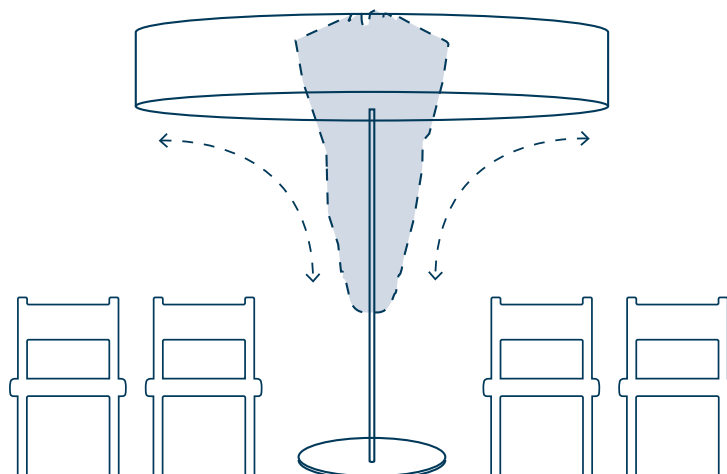

## Technical details

Design by Davy Grosemans

		DEGRADE	COLOURED TOP FABRIC	DEGRADE	COLOURED TOP FABRIC
<b>PARASOL</b>		Ø 300 cm - H 240 cm		Ø 300 cm - H 260 cm	
<b>Shape</b>					
<b>Dimensions</b>	A - Height closed	240 cm		260 cm	
	B - Height open	240 cm		260 cm	
	C - Free height open	210 cm		230 cm	
	D - Free height closed	56 cm		76 cm	
	Weight	30 kg		30 kg	
	Packaging size	275 x 27 x 27 cm		380 x 36 x 30 cm	
	Shade area (m <sup>2</sup> )	± 7,07 m <sup>2</sup>		± 7,07 m <sup>2</sup>	
<b>Fabric</b>	Top fabric	Airtex	Airtex	Airtex	Airtex
	Top fabric colours	○	○ ● ● ● ●	○	○ ● ● ● ●
	Flags fabric	Polyester	Polyester	Polyester	Polyester
	Flags colours	● ●	○	● ●	○
	Option fire Retardant	no	yes, only white top fabric and white flags	no	yes, only white top fabric and white flags
<b>Frame</b>	Pole	Ø 40 mm		Ø 40 mm	
	Material	Stainless steel 316 - epoxy primed and powder coated		Stainless steel 316 - epoxy primed and powder coated	
	Colour	● ●	○	● ●	○
	Ribs	12 x Ø 18 mm - Aluminium		12 x Ø 18 mm - Aluminium	
<b>Protective cover</b>		Polyester Ripstop® - grey		Polyester Ripstop® - grey	