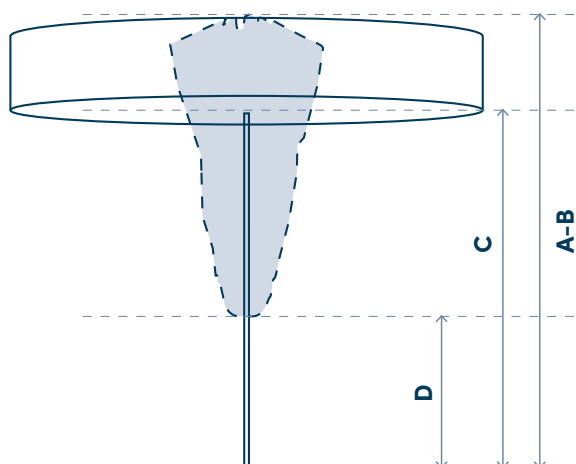

## Technical details

Design by Davy Grosemans

		DEGRADE	COLOURED TOP FABRIC	DEGRADE	COLOURED TOP FABRIC
<b>PARASOL</b>		Ø 300 cm - H 240 cm		Ø 300 cm - H 260 cm	
<b>Shape</b>					
<b>Dimensions</b>	A - Height closed	240 cm		260 cm	
	B - Height open	240 cm		260 cm	
	C - Free height open	210 cm		230 cm	
	D - Free height closed	56 cm		76 cm	
	Weight	30 kg		30 kg	
	Packaging size	275 x 27 x 27 cm		380 x 36 x 30 cm	
	Shade area (m <sup>2</sup> )	± 7,07 m <sup>2</sup>		± 7,07 m <sup>2</sup>	
<b>Fabric</b>	Top fabric	Airtex	Airtex	Airtex	Airtex
	Top fabric colours	○	○ ● ● ● ●	○	○ ● ● ● ●
	Flags fabric	Polyester	Polyester	Polyester	Polyester
	Flags colours	● ●	○	● ●	○
	Option fire Retardant	no	yes, only white top fabric and white flags	no	yes, only white top fabric and white flags
<b>Frame</b>	Pole	Ø 40 mm		Ø 40 mm	
	Material	Stainless steel 316 - epoxy primed and powder coated		Stainless steel 316 - epoxy primed and powder coated	
	Colour	● ●	○	● ●	○
	Ribs	12 x Ø 18 mm - Aluminium		12 x Ø 18 mm - Aluminium	
<b>Protective cover</b>		Polyester Ripstop® - grey		Polyester Ripstop® - grey	