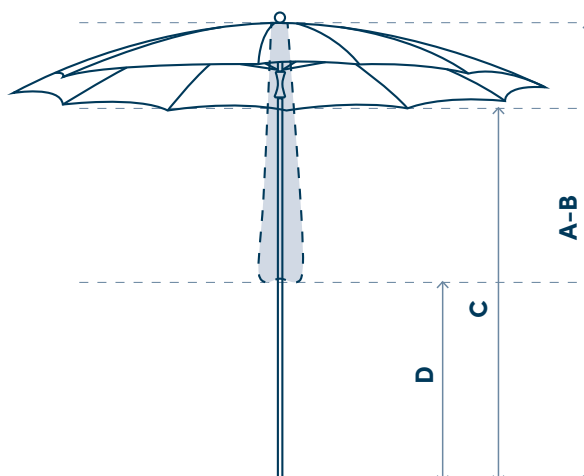

PARASOL		Ø 190 cm	Ø 245 cm
Shape			
Dimensions	A - Height closed	245 cm	245 cm
	B - Height open	245 cm	245 cm
	C - Free height open	210 cm	205 cm
	D - Free height closed	135 cm	110 cm
	Weight	3,5 kg	4,5 kg
	Packaging size	160 x 18 x 18 cm	160 x 18 x 18 cm
	Shade area (m ²)	± 2,83 m ²	± 4,71 m ²
	Fabric	Top fabric	Symacryl (see page 3)
Low fabric		Lace 100% Polyester (see page 3)	
Frame	Pole	Upper: Ø 27 mm Lower: Ø 30 mm Marine grade	Upper: Ø 27 mm Lower: Ø 30 mm Marine grade
	Material	Brushed stainless steel tube inox 304	Brushed stainless steel tube inox 304
	Ribs	8 x Ø 4,5 mm - black steel, metallized and coated	10 x Ø 4,5 mm - black steel, metallized and coated
Protective cover	Polyester Ripstop® - grey		

BASES

BASE FILLED WITH CONCRETE 25 kg

- Ø 40 cm
- With pole protection
- HDPE filled with concrete
- Black colour

GRANITE 40 kg

- 50 x 50 cm
- With pole protection
- Stainless steel tube
- With comfort handle and rollers
- Light grey colour