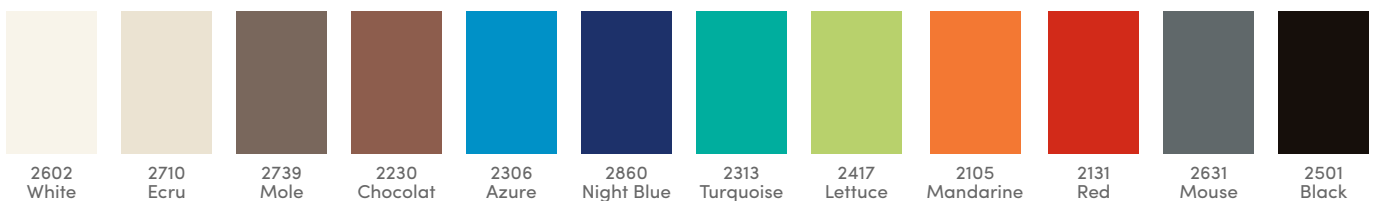

Colours

White RAL 9010 - Black RAL 9005

Base options 1-2

GRANITE 40 kg

- 50 x 50 cm
- With pole protection
- Stainless steel tube
- With comfort handle and rollers
- Light grey colour

TOP QUALITY

3 treatments for longer life span in heavy duty circumstances

BASE OPTIONS

1 - 4 CASTORS FOR LUNA

2 with brakes

2 - ANY RAL COLOUR

SYMACRYL COLOURS

RAFFIA COLOURS

White

Ecu

Yellow

Orange

Red

Fuchsia

Green

Light blue

Blue

Black