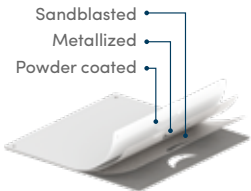

BASES

BASE FILLED WITH CONCRETE 25 kg

- Ø 40 cm
- With pole protection
- HDPE filled with concrete
- Black colour

LUNA 30 kg

- 60 x 60 cm / 10 mm steel
- With pole protection
- Sandblasted, metallized and powder coated

Colours

White RAL 9010 - Black RAL 9005

Base options 1-2

GRANITE 40 kg

- 50 x 50 cm
- With pole protection
- Stainless steel tube
- With comfort handle and rollers
- Light grey colour

TOP QUALITY

3 treatments for longer life span in heavy duty circumstances

BASE OPTIONS

1 - 4 CASTORS FOR LUNA

2 with brakes

2 - ANY RAL COLOUR

SYMACRYL COLOURS

RAFFIA COLOURS

White

Ecu