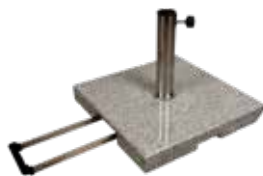

symo[®]

CLASSICO

CREATING PARASOLS FOR PROFESSIONALS

www.symoparasols.com

CLASSICO

Technical details

		STEEL		STAINLESS STEEL		WOOD
PARASOL		Ø 1,70 m	Ø 1,90 m	Ø 1,90 m	Ø 2,40 m	Ø 1,85 m
Shape						
Dimensions	A - Free height closed	110 cm	105 cm	130 cm	95 cm	115 cm
	B - Free height open	180 cm	180 cm	180 cm	184 cm	190 cm
	C - Total height	220 cm	220 cm	245 cm	245 cm	221 cm
	Weight	2,6 kg	3 kg	3 kg	3 kg	5,5 kg
	Packaging size	145 x 22 x 15 cm	145 x 22 x 15 cm	160 x 16 x 16 cm	160 x 16 x 16 cm	160 x 16 x 16 cm
	Shade area (m ²)	2,54 m ²	3,14 m ²	3,14 m ²	4,91 m ²	4,25 m ²
	Fabric	Symacryl (see page 3)	•	•	•	•
Raffia (see page 4)		-	•	•	-	-
Frame	Upper pole	Ø 22 x 1 mm	Ø 22 x 1 mm	Ø 27 x 1 mm	Ø 27 x 1 mm	Ø 36 mm
	Upper pole with metal tilt	•	•	-	•	-
	Upper pole without tilt	-	-	•	-	•
	Lower pole	Ø 25 x 1 mm	Ø 25 x 1 mm	Ø 30 x 0,7 mm	Ø 30 x 0,7 mm	Ø 36 mm
	Pole Material	Galvanized steel - Powder coated white RAL 9010		Brushed stainless steel '304' - Transparent coating - Natural colour		Beech wood
	Handle	Push-up handle				
	Ribs material	Spring steel - coated white		Spring steel - metallized - coated black RAL 9005		Steel powder coated
	Ribs size	8 x Ø 3,8 mm	8 x Ø 3,8 mm	8 x Ø 4,5 mm	8 x Ø 4,5 mm	8 x Ø 4,2 mm
	Ribs lenght	90 cm	100 cm	100 cm	125 cm	100 cm
	Wind resistance	5 Bft (38 km/h - 24 mph)				

BASES

BASE FILLED WITH CONCRETE 25 kg

- Ø 40 cm
- With pole protection
- HDPE filled with concrete
- Black colour

LUNA 30 kg

- 60 x 60 cm / 10 mm steel
- With pole protection
- Sandblasted, metallized and powder coated

Colours

White RAL 9010 - Black RAL 9005

Base options 1-2

GRANITE 40 kg

- 50 x 50 cm
- With pole protection
- Stainless steel tube
- With comfort handle and rollers
- Light grey colour

TOP QUALITY

3 treatments for longer life span in heavy duty circumstances

BASE OPTIONS

1 - 4 CASTORS FOR LUNA

2 with brakes

2 - ANY RAL COLOUR

SYMACRYL COLOURS

RAFFIA COLOURS

White

Ecu