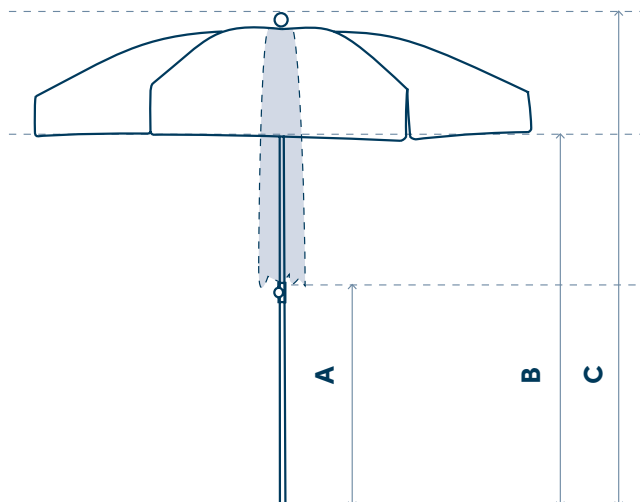

symo[®]

CLASSICO

CREATING PARASOLS FOR PROFESSIONALS

www.symoparasols.com

CLASSICO

Technical details

		STEEL		STAINLESS STEEL		WOOD
PARASOL		Ø 1,70 m	Ø 1,90 m	Ø 1,90 m	Ø 2,40 m	Ø 1,85 m
Shape						
Dimensions	A - Free height closed	110 cm	105 cm	130 cm	95 cm	115 cm
	B - Free height open	180 cm	180 cm	180 cm	184 cm	190 cm
	C - Total height	220 cm	220 cm	245 cm	245 cm	221 cm
	Weight	2,6 kg	3 kg	3 kg	3 kg	5,5 kg
	Packaging size	145 x 22 x 15 cm	145 x 22 x 15 cm	160 x 16 x 16 cm	160 x 16 x 16 cm	160 x 16 x 16 cm
	Shade area (m ²)	2,54 m ²	3,14 m ²	3,14 m ²	4,91 m ²	4,25 m ²
	Fabric	Symacryl (see page 3)	•	•	•	•
Raffia (see page 4)		-	•	•	-	-
Frame	Upper pole	Ø 22 x 1 mm	Ø 22 x 1 mm	Ø 27 x 1 mm	Ø 27 x 1 mm	Ø 36 mm
	Upper pole with metal tilt	•	•	-	•	-
	Upper pole without tilt	-	-	•	-	•
	Lower pole	Ø 25 x 1 mm	Ø 25 x 1 mm	Ø 30 x 0,7 mm	Ø 30 x 0,7 mm	Ø 36 mm
	Pole Material	Galvanized steel - Powder coated white RAL 9010		Brushed stainless steel '304' - Transparent coating - Natural colour		Beech wood
	Handle	Push-up handle				
	Ribs material	Spring steel - coated white		Spring steel - metallized - coated black RAL 9005		Steel powder coated
	Ribs size	8 x Ø 3,8 mm	8 x Ø 3,8 mm	8 x Ø 4,5 mm	8 x Ø 4,5 mm	8 x Ø 4,2 mm
	Ribs lenght	90 cm	100 cm	100 cm	125 cm	100 cm
	Wind resistance	5 Bft (38 km/h - 24 mph)				

BASES

BASE FILLED WITH CONCRETE 25 kg

- Ø 40 cm
- With pole protection
- HDPE filled with concrete
- Black colour

LUNA 30 kg

- 60 x 60 cm / 10 mm steel
- With pole protection
- Sandblasted, metallized and powder coated

Colours

White RAL 9010 - Black RAL 9005

Base options 1-2

GRANITE 40 kg

- 50 x 50 cm
- With pole protection
- Stainless steel tube
- With comfort handle and rollers
- Light grey colour

TOP QUALITY

3 treatments for longer life span in heavy duty circumstances