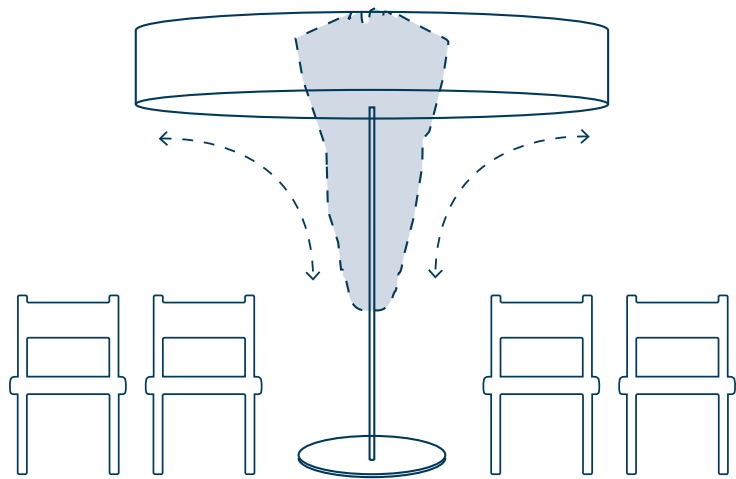

PARASOL		Ø 250 cm - H 240 cm	Ø 250 cm - H 260 cm
Shape			
Dimensions	A - Height closed	240 cm	260 cm
	B - Height open	240 cm	260 cm
	C - Free height open	190 cm	210 cm
	D - Free height closed	56 cm	76 cm
	Weight	22 kg	22 kg
	Packaging size	270 x 43 x 43 cm	270 x 43 x 43 cm
	Shade area (m ²)	± 4,91 m ²	± 4,91 m ²
	Fabric	Top fabric	Airtex
Top fabric colours		○ ●	○ ●
Low fabric		Raffia	Raffia
Raffia colours		See colours on page 3	
Option fire Retardant		-	-
Frame	Pole	Ø 40 mm	Ø 40 mm
	Material	Stainless steel 316 - brushed Option: marine grade	Stainless steel 316 - brushed Option: marine grade
	Ribs	12 x Ø 18 mm - Aluminium	12 x Ø 18 mm - Aluminium
	Ribs colours	○ ●	○ ●
Protective cover	Polyester Ripstop® - grey		

BASES

Opens without hindering chairs, tables or guests

BASE PLATE ROUND 41 kg

Ø 74 cm - 12 mm - Steel QSTE 325 - Sandblasted, metallized and powder coated

Colours

white RAL 9010 - black RAL 9005

Wind resistance