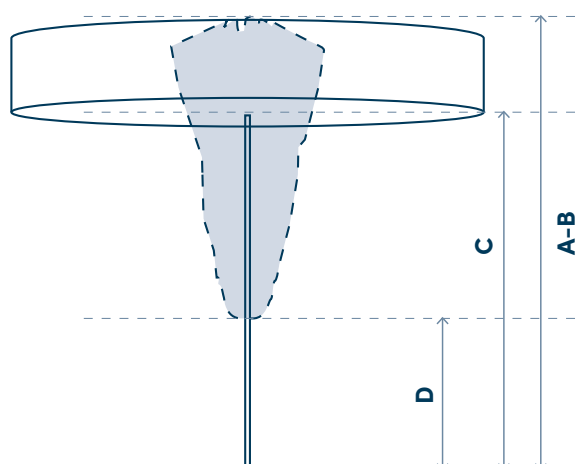

PARASOL		Ø 250 cm - H 240 cm	Ø 250 cm - H 260 cm
Shape			
Dimensions	A - Height closed	240 cm	260 cm
	B - Height open	240 cm	260 cm
	C - Free height open	190 cm	210 cm
	D - Free height closed	56 cm	76 cm
	Weight	22 kg	22 kg
	Packaging size	270 x 43 x 43 cm	270 x 43 x 43 cm
	Shade area (m ²)	± 4,91 m ²	± 4,91 m ²
	Fabric	Top fabric	Airtex
Top fabric colours		○ ●	○ ●
Low fabric		Raffia	Raffia
Raffia colours		See colours on page 3	
Option fire Retardant		-	-
Frame	Pole	Ø 40 mm	Ø 40 mm
	Material	Stainless steel 316 - brushed Option: marine grade	Stainless steel 316 - brushed Option: marine grade
	Ribs	12 x Ø 18 mm - Aluminium	12 x Ø 18 mm - Aluminium
	Ribs colours	○ ●	○ ●
Protective cover	Polyester Ripstop® - grey		

BASES

Opens without hindering chairs, tables or guests

BASE PLATE ROUND 41 kg

Ø 74 cm - 12 mm - Steel QSTE 325 - Sandblasted, metallized and powder coated

Colours

white RAL 9010 - black RAL 9005

Wind resistance

6 Bft (49 km/h - 31 mph)

Base options 1

RONDO 42 kg

Ø 74 cm - 12 mm steel - Sandblasted, metallized and powder coated

Colours

white RAL 9010 - black RAL 9005

Base options 1

BASE OPTIONS