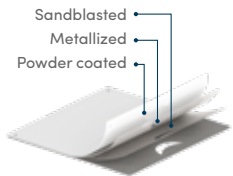

- Ø 74 cm - 12 mm steel
- Sandblasted, metallized and powder coated

**Colours**

white RAL 9010 - black RAL 9005

Base options 2-4

**TOP QUALITY**

3 treatments for longer life span in heavy duty circumstances