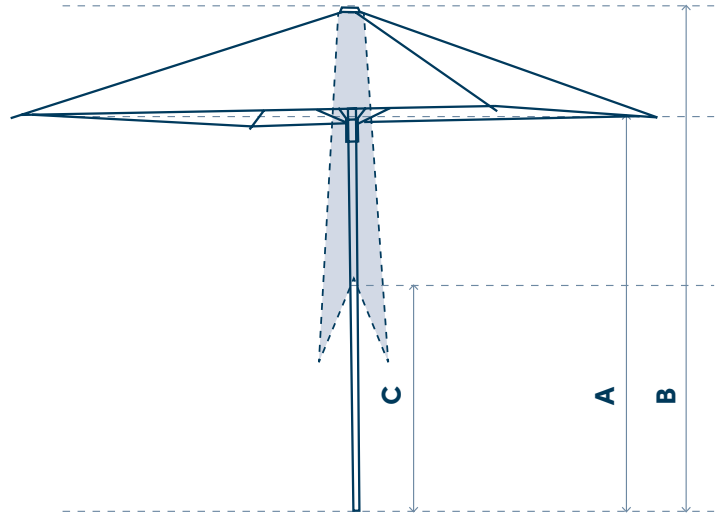

## Technical details

PARASOL		Ø 3 m	2 x 2 m	2,5 x 2,5 m	3 x 3 m	2,5 x 2 m	3 x 2 m
<b>Shape</b>							
<b>Dimensions</b>	A - Free height open	210 cm	210 cm	210 cm	210 cm	210 cm	210 cm
	B - Total height	255 cm	250 cm	265 cm	265 cm	265 cm	275 cm
	C - Free height closed	100 cm	82 cm	75 cm	38 cm	75 cm	80 cm
	Net weight	10 kg	6 kg	9,5 kg	11,5 kg	9 kg	9 kg
	Brut weight	13 kg	9 kg	12,5 kg	14,5 kg	12 kg	12 kg
	Packaging size	275 x 27 x 27 cm					
	Shade area (m <sup>2</sup> )	7,07 m <sup>2</sup>	4 m <sup>2</sup>	6,25 m <sup>2</sup>	9 m <sup>2</sup>	5 m <sup>2</sup>	6 m <sup>2</sup>
	<b>Fabric</b>		Fabric colours Orchestra: see colours on fabrics sheet				
	Fire Retardant	•	•	•	•	•	•
<b>Frame</b>	Pole	Ø 40 x 2 mm					
	Material	Anodized aluminium natural colour (RAL colour powder coated on request)					
	Handle	Pulley system					
	Ribs Ø 18 x 2 mm	8	4	8	8	8	8
<b>Options</b>	Fixed valances	•	•	•	•	•	•
<b>Wind resistance</b>	6 Bft (49 km/h - 31 mph)						

**BASES**

**CONCRETE BASE 42 kg ( for size 2 x 2 m)**

- Base vibrated concrete grey
- Ø 55 cm, 8 cm high
- Upstand steel with silver epoxy coating
- 22 cm high hand grips aluminium

**GROUND PLATE ECONOMY 17 kg**

**Colours**

White RAL 9010 - Black RAL 9005

Base options 3-4-5

**GRANITE 40 kg**

- 50 x 50 cm
- With pole protection
- Stainless steel tube
- Whit comfort handle and rollers
- Light grey colour

**RONDO 42 kg**