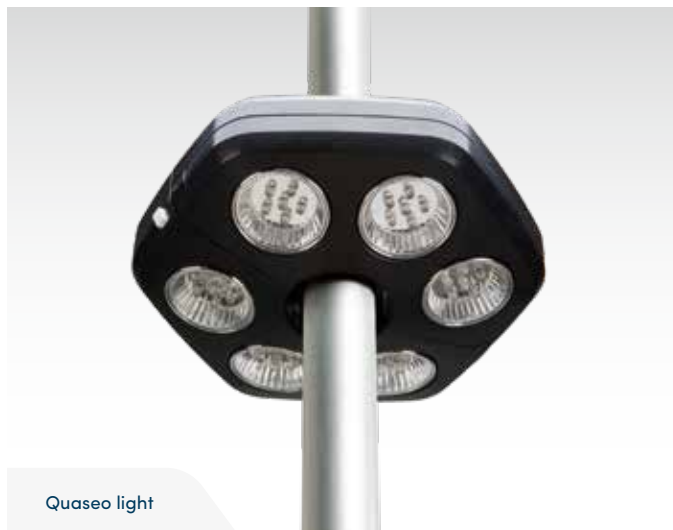

**Colours**

White RAL 9010 - Black RAL 9005

Base options 3-4-5

**GRANITE 40 kg**

- 50 x 50 cm
- With pole protection
- Stainless steel tube
- Whit comfort handle and rollers
- Light grey colour

**RONDO 42 kg**

**BASE OPTIONS**

**1 - ANTI-THEFT SCREW AND KEY**

**3 - 4 CASTORS FOR LUNA**

2 with brakes

**2 - EXTRA WEIGHT RONDO**

2 x 10 kg

- 80 x 80 x 4 cm
- 6 mm steel

- Sandblasted, metallized and powder coated

**Colours**

white RAL 9010 - black RAL 9005

**4 - ANY RAL COLOUR**

**5 - EXTRA WEIGHT LUNA**

25 kg

Gutter for square parasols

Quaseo light

Bla Bla table  
white RAL 9010 – black RAL 9005