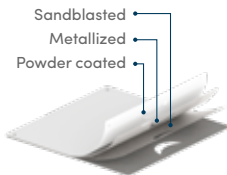

TOP QUALITY

3 treatments for longer life span in heavy duty circumstances