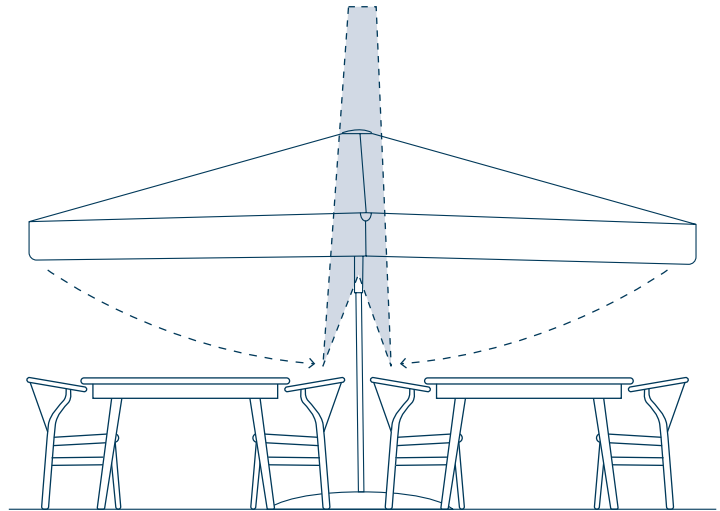

symo[®]

SOBRINO

CREATING PARASOLS FOR PROFESSIONALS

www.symoparasols.com

SOBRINO

Technical details

PARASOL		Ø 3 m	Ø 3,5 m	4 m	3 x 3 m	3,5 x 3,5 m	3 x 2 m
Shape							
Dimensions	A - Height to valance	205 cm	205 cm	205 cm	205 cm	205 cm	205 cm
	B - Height to rib	230 cm	230 cm	230 cm	230 cm	230 cm	230 cm
	C - Height open	280 cm	300 cm	290 cm	285 cm	305 cm	275 cm
	D - Height closed	345 cm	370 cm	375 cm	360 cm	380 cm	360 cm
	E - Free height closed	195 cm	180 cm	167 cm	137 cm	124 cm	175 cm
	F - Max. storage length	365 cm	390 cm	395 cm	380 cm	400 cm	380 cm
	Net weight	15 kg	17 kg	21 kg	18 kg	20 kg	16 kg
	Brut weight	23 kg	25 kg	29 kg	26 kg	28 kg	24 kg
	Packaging size (cm)	365 x 28 x 28	390 x 28 x 28	395 x 28 x 28	380 x 28 x 28	400 x 28 x 28	380 x 28 x 28
	Shade area (m ²)	7,1 m ²	9,6 m ²	12,6 m ²	9 m ²	12,3 m ²	6 m ²
Fabric		Fabric colours	Orchestra: see colours on fabrics sheet				
		Fire Retardant	•	•	•	•	•
Frame	Pole	Aluminium - 60 x 2 mm					
	Material	Aluminium & stainless steel - Powder coated White RAL 9016 or Silvergrey RAL 9006					
	Handle	Easy-to-use telescopic operation system with internal pole sliding grip & locking lever					
	Ribs	Aluminium - 30 x 19 mm					
Options	Fixed valances	•	•	•	•	•	•
	Reduced parasol pole -10 cm or -20 cm	•	•	•	•	•	•
Wind resistance		6 Bft (49 km/h - 31 mph)					

Periscope parasol

This unique system allows you to open and close the parasol without any trouble above tables & chairs.

BASES

TILE BASE ECONOMY 90 kg

- 85 x 85 cm
- Steel, galvanized
- Silver coloured

GROUND PLATE ECONOMY 17 kg

- 30 x 30 x 1,2 cm
- Steel, galvanized
- Silver coloured
- Must be screwed to the ground

TILE BASE ECONOMY 170 kg

- 85 x 85 cm
- Steel, galvanized
- Silver coloured

INGROUND SLEEVE ECONOMY

- Steel, galvanized
- Silver coloured
- Must be concreted into the ground