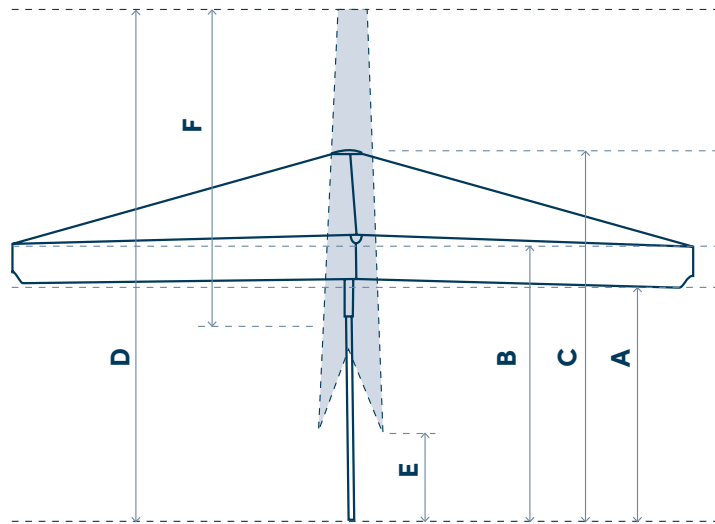

symo[®]

SOBRINO

CREATING PARASOLS FOR PROFESSIONALS

www.symoparasols.com

SOBRINO

Technical details

PARASOL		Ø 3 m	Ø 3,5 m	4 m	3 x 3 m	3,5 x 3,5 m	3 x 2 m
Shape							
Dimensions	A - Height to valance	205 cm	205 cm	205 cm	205 cm	205 cm	205 cm
	B - Height to rib	230 cm	230 cm	230 cm	230 cm	230 cm	230 cm
	C - Height open	280 cm	300 cm	290 cm	285 cm	305 cm	275 cm
	D - Height closed	345 cm	370 cm	375 cm	360 cm	380 cm	360 cm
	E - Free height closed	195 cm	180 cm	167 cm	137 cm	124 cm	175 cm
	F - Max. storage length	365 cm	390 cm	395 cm	380 cm	400 cm	380 cm
	Net weight	15 kg	17 kg	21 kg	18 kg	20 kg	16 kg
	Brut weight	23 kg	25 kg	29 kg	26 kg	28 kg	24 kg
	Packaging size (cm)	365 x 28 x 28	390 x 28 x 28	395 x 28 x 28	380 x 28 x 28	400 x 28 x 28	380 x 28 x 28
	Shade area (m ²)	7,1 m ²	9,6 m ²	12,6 m ²	9 m ²	12,3 m ²	6 m ²
Fabric		Fabric colours	Orchestra: see colours on fabrics sheet				
		Fire Retardant	•	•	•	•	•
Frame	Pole	Aluminium - 60 x 2 mm					
	Material	Aluminium & stainless steel - Powder coated White RAL 9016 or Silvergrey RAL 9006					
	Handle	Easy-to-use telescopic operation system with internal pole sliding grip & locking lever					
	Ribs	Aluminium - 30 x 19 mm					
Options	Fixed valances	•	•	•	•	•	•
	Reduced parasol pole -10 cm or -20 cm	•	•	•	•	•	•
Wind resistance		6 Bft (49 km/h - 31 mph)					

Periscope parasol

This unique system allows you to open and close the parasol without any trouble above tables & chairs.

BASES

TILE BASE ECONOMY 90 kg

- 85 x 85 cm
- Steel, galvanized
- Silver coloured

GROUND PLATE ECONOMY 17 kg

- 30 x 30 x 1,2 cm
- Steel, galvanized
- Silver coloured
- Must be screwed to the ground

TILE BASE ECONOMY 170 kg

- 85 x 85 cm
- Steel, galvanized
- Silver coloured

INGROUND SLEEVE ECONOMY

- Steel, galvanized
- Silver coloured
- Must be concreted into the ground