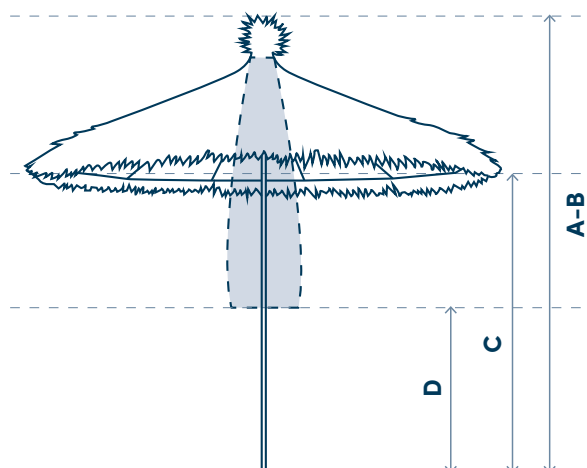

## Technical details

Design by Mark Gabbertas

		MONO	DUO	DEGRADE
<b>PARASOL</b>		Ø 300 cm	Ø 300 cm	Ø 300 cm
<b>Shape</b>				
<b>Dimensions</b>	A - Height closed	240 cm	240 cm	240 cm
	B - Height open	240 cm	240 cm	240 cm
	C - Free height open	190 cm	190 cm	190 cm
	D - Free height closed	110 cm	110 cm	110 cm
	Weight	19,5 kg	19,5 kg	19,5 kg
	Packaging size	380 x 36 x 30 cm	380 x 36 x 30 cm	380 x 36 x 30 cm
	Shade area (m <sup>2</sup> )	± 7,07 m <sup>2</sup>	± 7,07 m <sup>2</sup>	± 7,07 m <sup>2</sup>
<b>Fabric</b>	Top fabric	Raffia	Raffia	Raffia
	Top fabric colours			
	Edge	-	Raffia	Raffia
	Edge colours	-		
	Inside fabric	Airtex	Airtex	Airtex
	Inside fabric colours			
<b>Frame</b>	Pole	Ø 40 mm	Ø 40 mm	Ø 40 mm
	Material	Stainless steel 316 epoxy primed and Powder coated black RAL 9005 or white RAL 9010		
	Ribs	12 aluminium ribs, Ø 18 x 1,5 mm - reinforced Powder coated black RAL 9005 or white RAL 9010		
<b>Protective cover</b>		Polyester Ripstop® - grey		
<b>Wind Resistance</b>		5 Bft (38 km/h - 24 mph)		